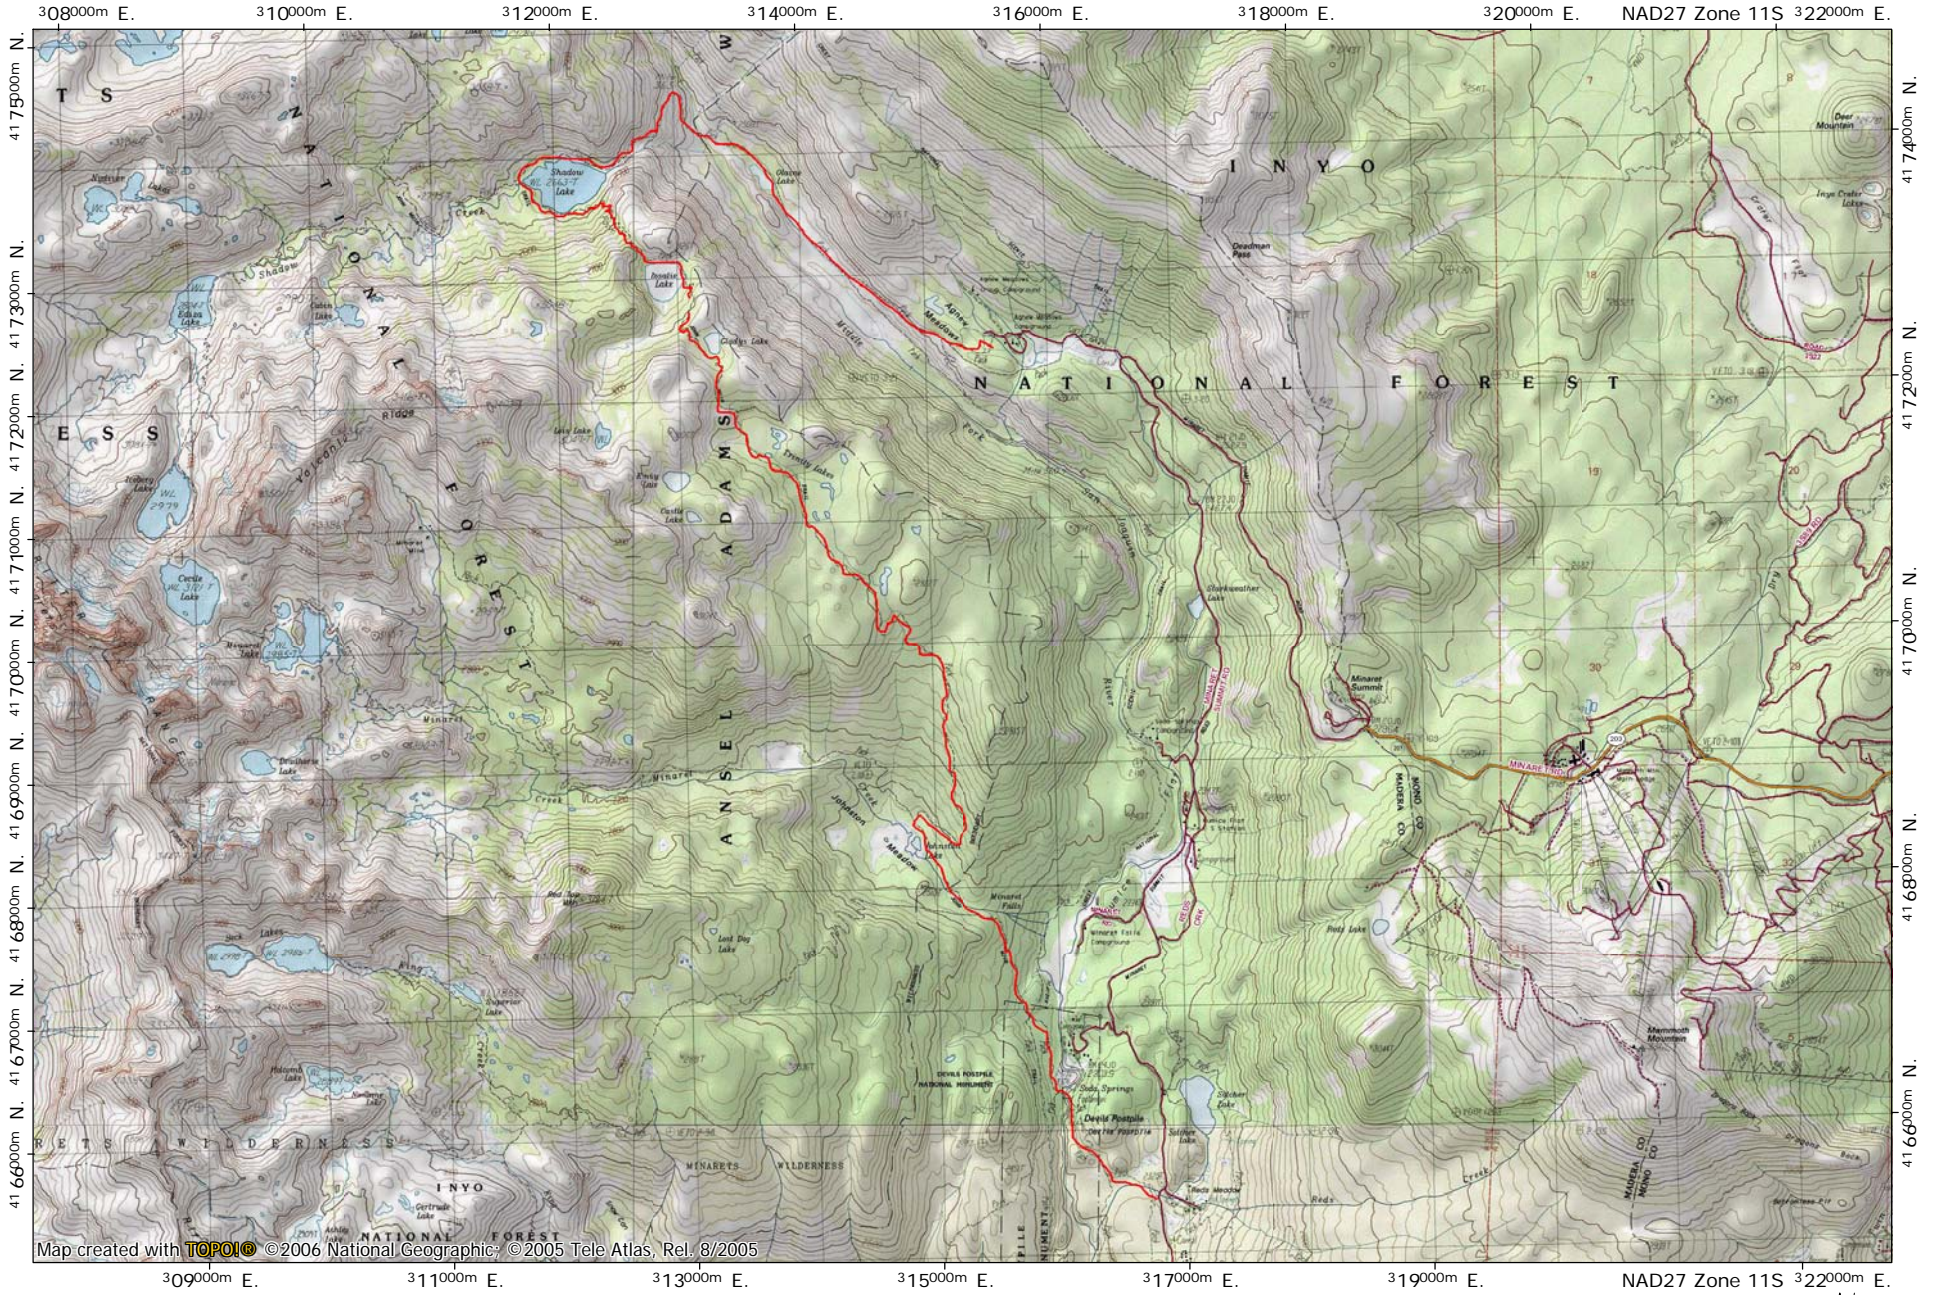

TOPO! map printed on 05/20/09 from "Agnew to Reds.tpo"

Map created with TOPO! © 2006 National Geographic, © 2005 Tele Atlas, Rel. 8/2005

TN MN
14 1/2°
05/20/09